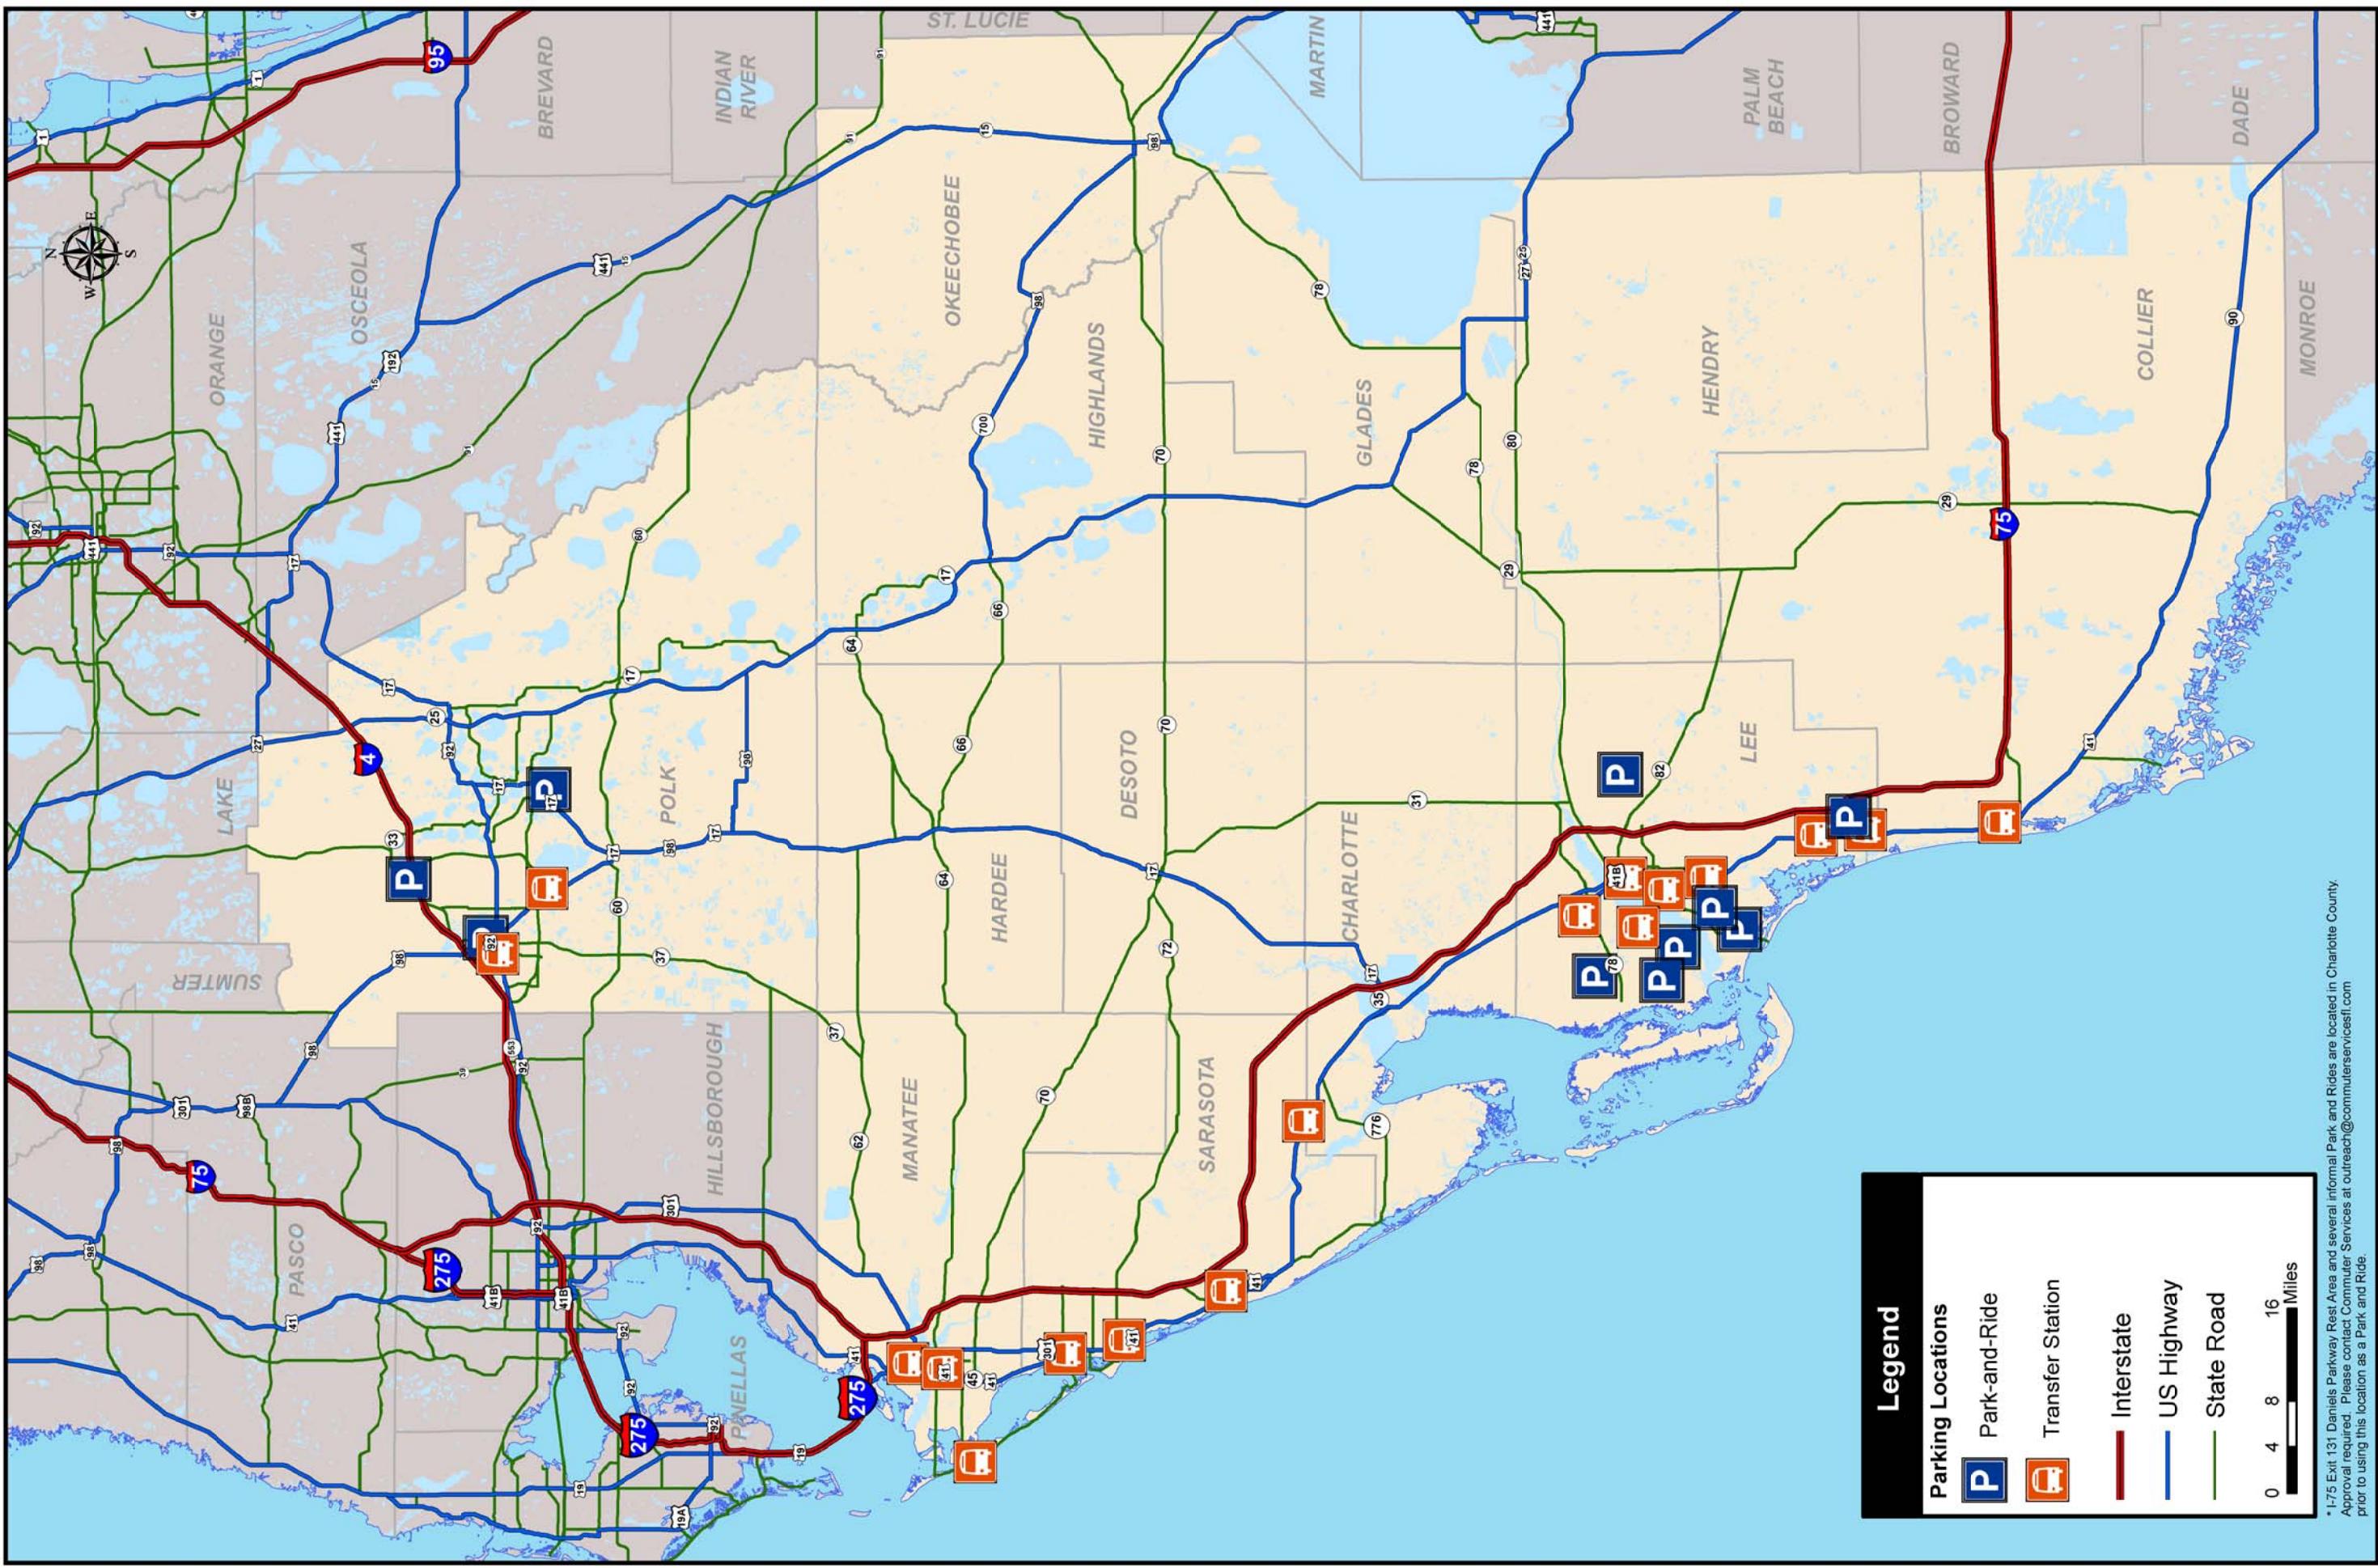

Legend

- Parking Locations
- Park-and-Ride
- Transfer Station
- Interstate
- US Highway
- State Road

0 4 8 16 Miles

*I-75 Exit 131 Daniels Parkway Rest Area and several informal Park and Rides are located in Charlotte County. Approval required. Please contact Commuter Services at outreach@commuterservicesfl.com prior to using this location as a Park and Ride.