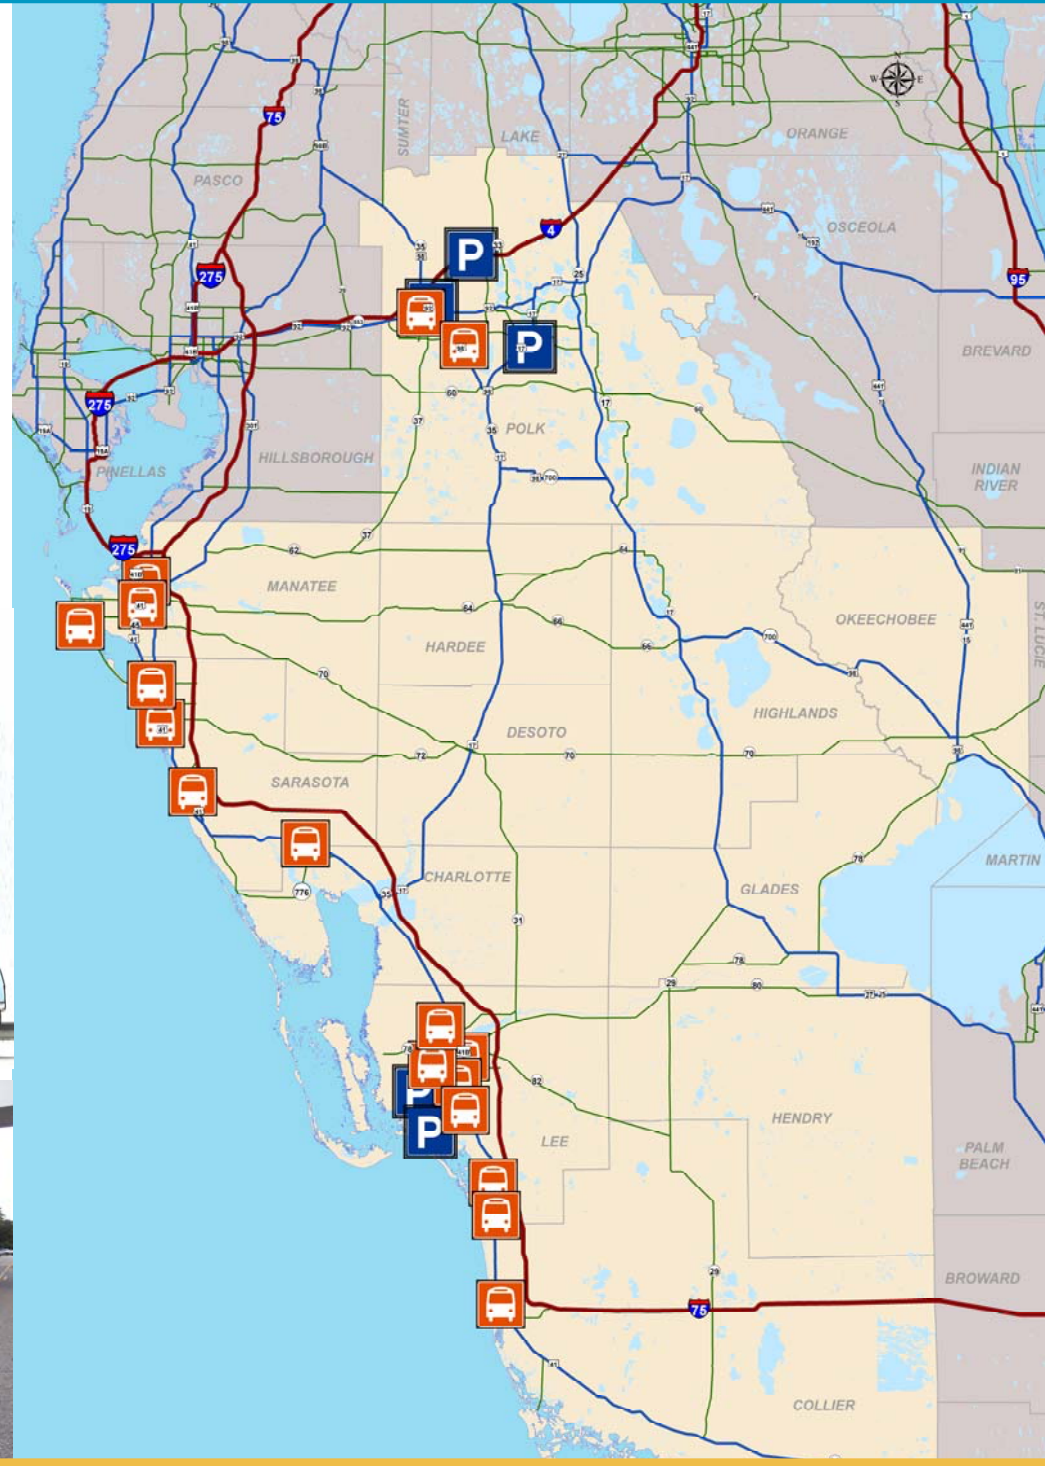

Legend

- Parking Locations
- Park-and-Ride
- Transfer Station
- Interstate
- US Highway
- State Road

0 4 8 16 Miles

*I-75 Exit 131 Daniels Parkway Rest Area and several informal Park and Rides are located in Charlotte County. Approval required. Please contact Commuter Services at outreach@commuterservicesfl.com prior to using this location as a Park and Ride.